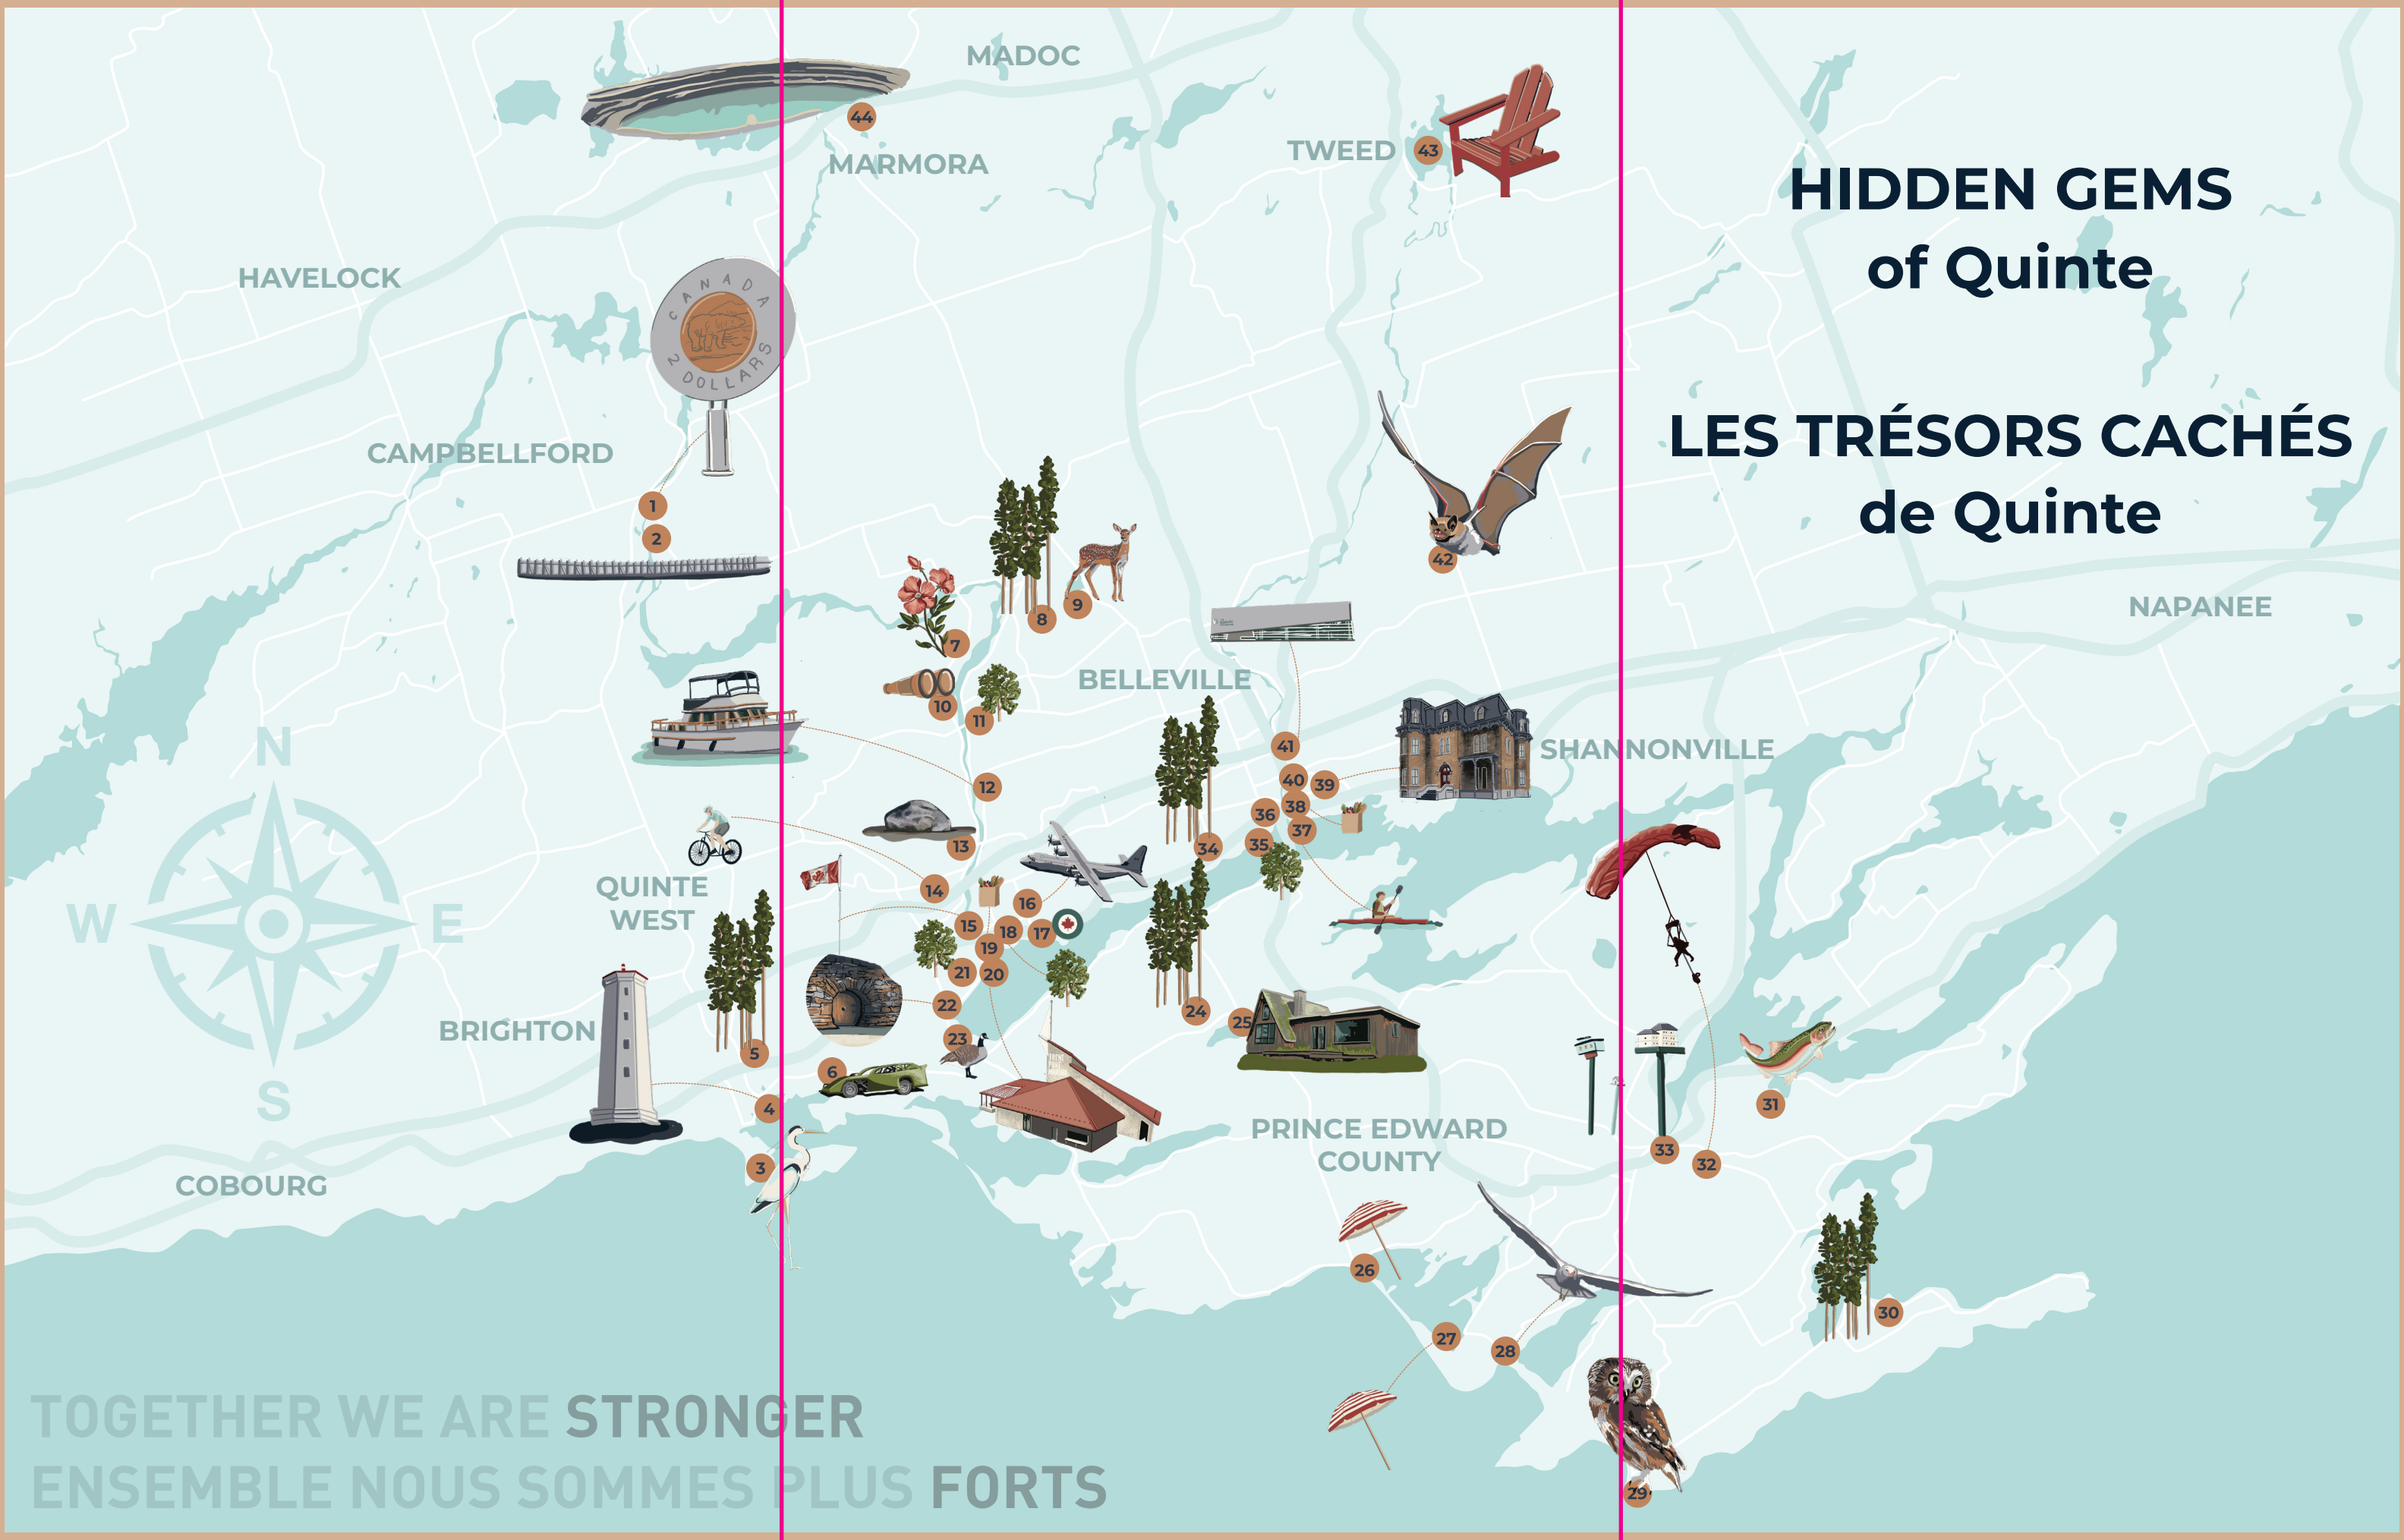

HIDDEN GEMS of Quinte

LES TRÉSORS CACHÉS de Quinte

TOGETHER WE ARE STRONGER
ENSEMBLE NOUS SOMMES PLUS FORTS

LEGEND

- 1 Giant Toonie** | 2\$ géante
55 Grand Rd #1, Campbellford, ON K0L 1L0
- 2 Ranney Gorge Suspension Bridge** | Pont suspendu de la gorge de Ranney
Trent Dr, Campbellford, ON K0L 1L0
- 3 Marsh Boardwalk Trail** | Promenade de bois du marais
Brighton, ON K0K 1H0 - Located within Presqu'île Provincial Park
- 4 Presqu'île Provincial Park** | Parc provincial Presqu'île
328 Presqu'île Pkwy, Brighton, ON K0K 1H0
- 5 Proctor Park Conservation Area** | Zone de conservation du parc Proctor
96 Young St, Brighton, ON K0K 1H0
- 6 Brighton Speedway Park** | Parc Brighton Speedway
775 County Rd 64, Brighton, ON K0K 1H0
- 7 Quinte Botanical Gardens** | Jardins botaniques de Quinte
664 Glen Ross Rd, Frankford, ON K0K 2C0
- 8 Sager Conservation Area** | Zone de conservation de Sager
30 Golf Course Rd, Quinte West, ON K0K, 30 Golf Course Rd, Quinte West, ON
- 9 Sidney Conservation Area** | Zone de conservation de Sidney
379 Airport Rd, Stirling, ON K0K 3E0
- 10 Bata Island Lookout** | Belvédère de l'île Bata
266 North Trent St,
- 11 Frankford Tourist Park** | Parc touristique de Frankford
Tourist Park Rd, Quinte West, ON K0K 2C0
- 12 Trent-Severn Waterway, Lock 4** | Voie navigable Trent-Severn, écluse 4
997 Glen Miller Rd, Frankford, ON K0K 2C0
- 13 Bleasdell Boulder Conservation Area** | Zone de conservation de Bleasdell Boulder
Trenton-Frankford & Johnstown Roads, Frankford, Quinte West, Ontario
- 14 Lower Trent Trail** | Sentier Lower Trent
Quinte West, ON K8V 5P6
- 15 Mount Pelion & Park** | Mont Pélion et parc
399 Dufferin Ave, Trenton, ON K8V 5H1
- 16 National Air Force Museum of Canada** | Musée National de la Force Aérienne du Canada
220 RCAF Rd, Astra, ON K0K 3W0
- 17 Bain Park** | Parc Bain
Trenton, ON K8V 5W5
- 18 Centennial Park and Trenton Skate Park** | Parc Centennial et planchodrome de Trenton
12 Couch Crescent, Trenton, ON K8V 1G8
- 19 Quinte West Farmers Market** | Marché fermier de Quinte West
67 Front St, Trenton, ON K8V 4N
- 20 Trent Port Marina** | Marina du port Trent
15 Creswell Dr, Trenton ON K8V 6X5
- 21 Hanna Park** | Parc Hanna
Film Street Creswell Drive, Trenton, ON K8V 3H4
- 22 Hobbit House (Dibbits)** | Maison des Hobbit (Dibbits)
132 County Road 40, Trenton, ON K0K 1L0
- 23 Twelve O'Clock Point**
ON K0K 1L0
- 24 Harry Smith Conservation Area** | Zone de conservation Harry Smith
Purdy St, Prince Edward, ON K0K 1A0
- 25 Ameliasburgh Roblin Lake** | Lac Ameliasburgh Roblin
Coleman St, Prince Edward ON K0K
- 26 Wellington Beach** | Plage Wellington
Beach St, Prince Edward, ON K0K 1G0
- 27 North Beach**
440 North Beach Rd, Consecon, ON K0K 2T0
- 28 Sandbanks Provincial Park** | Parc provincial Sandbanks
3004 County Rd 12, Picton, ON K0K 2T0
- 29 Point Petre**
Point Petre Rd, Prince Edward, ON K0K 1P0
- 30 Little Bluff Conservation Area** | Zone de conservation de Little Bluff
3625 County Rd 13, Milford, ON K0K 2P0